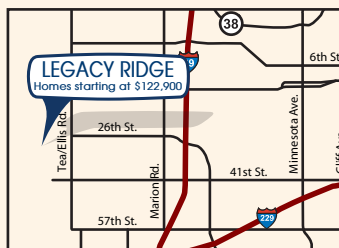

As low as $715/mo.*

2 x 6 Construction, Oak Woodwork Throughout, Custom Oak Cabinets, Vision 2000 Low E Windows, Vaulted Ceilings

* First-year mortgage payments for qualified first-time home buyers. Financing is subject to underwriting approval. Financing is subject to change. Payment figures are based on estimated homeowner's insurance and real estate property tax estimates. Daniels Construction, Inc. is not a mortgage lender or financial service provider. Financial service providers are available through Daniels Construction, Inc.

Gladys Daniels - Broker Associate
Real Estate Two · Candle Development, L.L.C.
605.362.1380 · Cell 605.941.1308
8600 W. Stoney Cr. St. · Sioux Falls, SD 57107