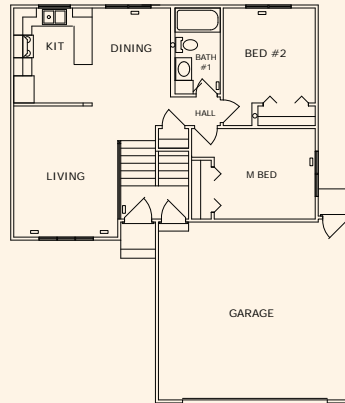

THE GREENWOOD base price starting in the **\$120's**

840 sq. ft.
2 bed, 1 bath
2 car garage

As low as \$715/mo.*

2 x 6 Construction, Oak Woodwork Throughout, Custom Oak Cabinets, Vision 2000 Low E Windows, Vaulted Ceilings